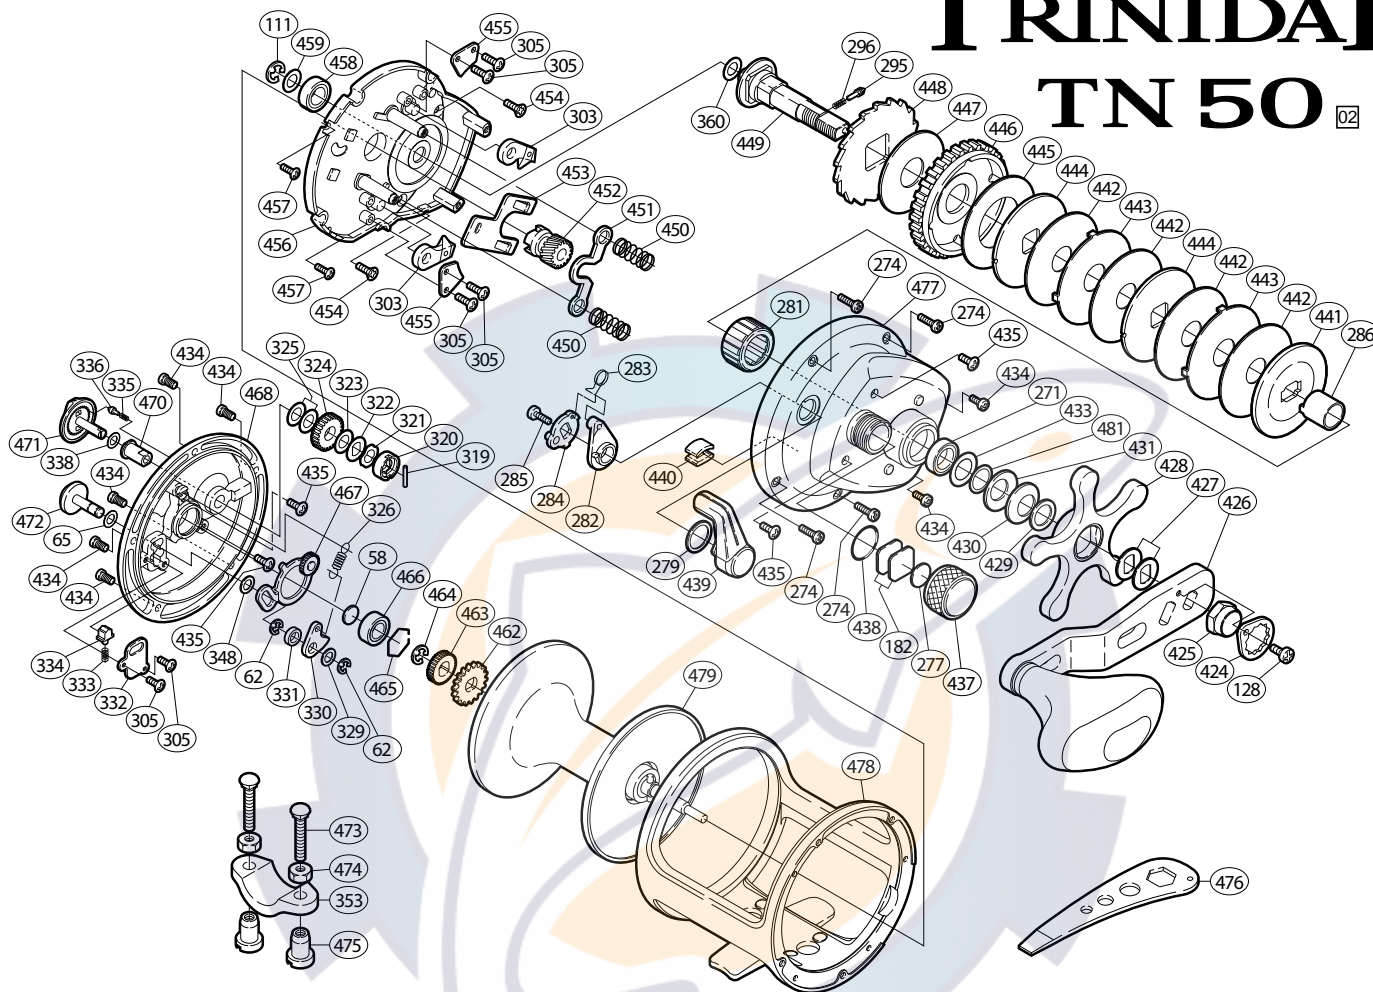

TRINIDAD TN 50 02

Part No. Description

TGT0058	Spacer "B"
TGT0062	Click Pawl Retainer
TGT0065	Spacer (A)
TGT0111	Drive Shaft Retainer
TGT0128	Handle Nut Plate Screw
TGT0182	Cast Control Spacer (A)
TGT0271	Ball Bearing
TGT0274	Right Side Plate Screw (A)
TGT0277	Cast Control Spacer (B)
TGT0279	Smoother
TGT0281	Roller Clutch Bearing
TGT0282	Eccentric Cam Bushing
TGT0283	Clutch Spring
TGT0284	Clutch Cam
TGT0285	Clutch Lever Screw
TGT0286	Roller Clutch Inner Tube
TGT0295	Click Pin
TGT0296	Click Spring
TGT0303	Anti-Reverse Pawl
TGT0305	Multi-Purpose Screw
TGT0319	"BR" Cam Pin
TGT0320	"BR" Cam
TGT0321	"BR" Friction Washer
TGT0322	"BR" Washer (C)
TGT0323	"BR" Washer (A)
TGT0324	"BR" Gear (C)
TGT0325	"BR" Washer (B)
TGT0326	Click Pawl Spring
TGT0329	Spacer (B)
TGT0330	Click Pawl
TGT0331	Click Pawl Spacer
TGT0332	Click Spring Retainer

Part No. Description

TGT0333	Click Spring
TGT0334	Click Spring Holder
TGT0335	"BR" Click Spring
TGT0336	"BR" Click Pin
TGT0338	"BR" Washer (D)
TGT0348	Spacer (C)
TGT0360	Drive Shaft Washer (B)
TGT0424	Handle Nut Plate
TGT0425	Handle Nut
TGT0426	Handle Assembly
TGT0427	Drive Shaft Shield
TGT0428	Star Drag
TGT0429	Star Drag Washer
TGT0430	Drag Spring Washer (10L)
TGT0431	Drag Spring Washer (10H)
TGT0433	Bearing Seal
TGT0434	Side Plate Screw
TGT0435	Multi-Purpose Screw
TGT0437	Cast Control Cap
TGT0438	"O" Ring
TGT0439	Clutch Lever
TGT0440	Line Clip
TGT0441	Key Washer
TGT0442	Drag Washer (D)
TGT0443	Eared Washer (E)
TGT0444	Key Washer (C)
TGT0445	Drag Washer (B)
TGT0446	Drive Gear
TGT0447	Drag Washer (A)
TGT0448	Anti-Reverse Ratchet
TGT0449	Drive Shaft
TGT0450	Yoke Spring